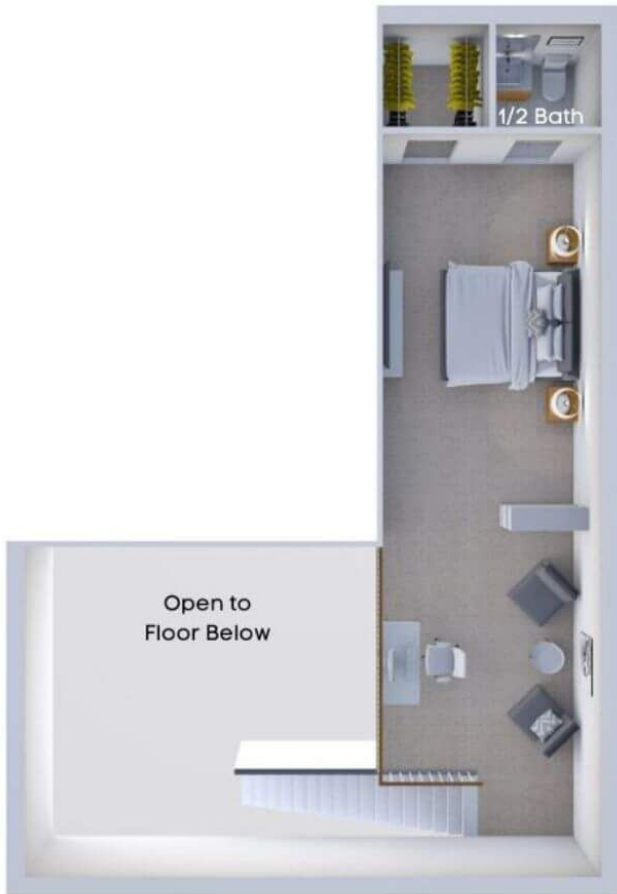

**UPPER**

2 BED  
2.5 BATH

**RIVER PARK**  
PREMIER RESIDENCES BY JOSEPH

Second Floor

First Floor

**NOTES:**

Apartment:

Rent: